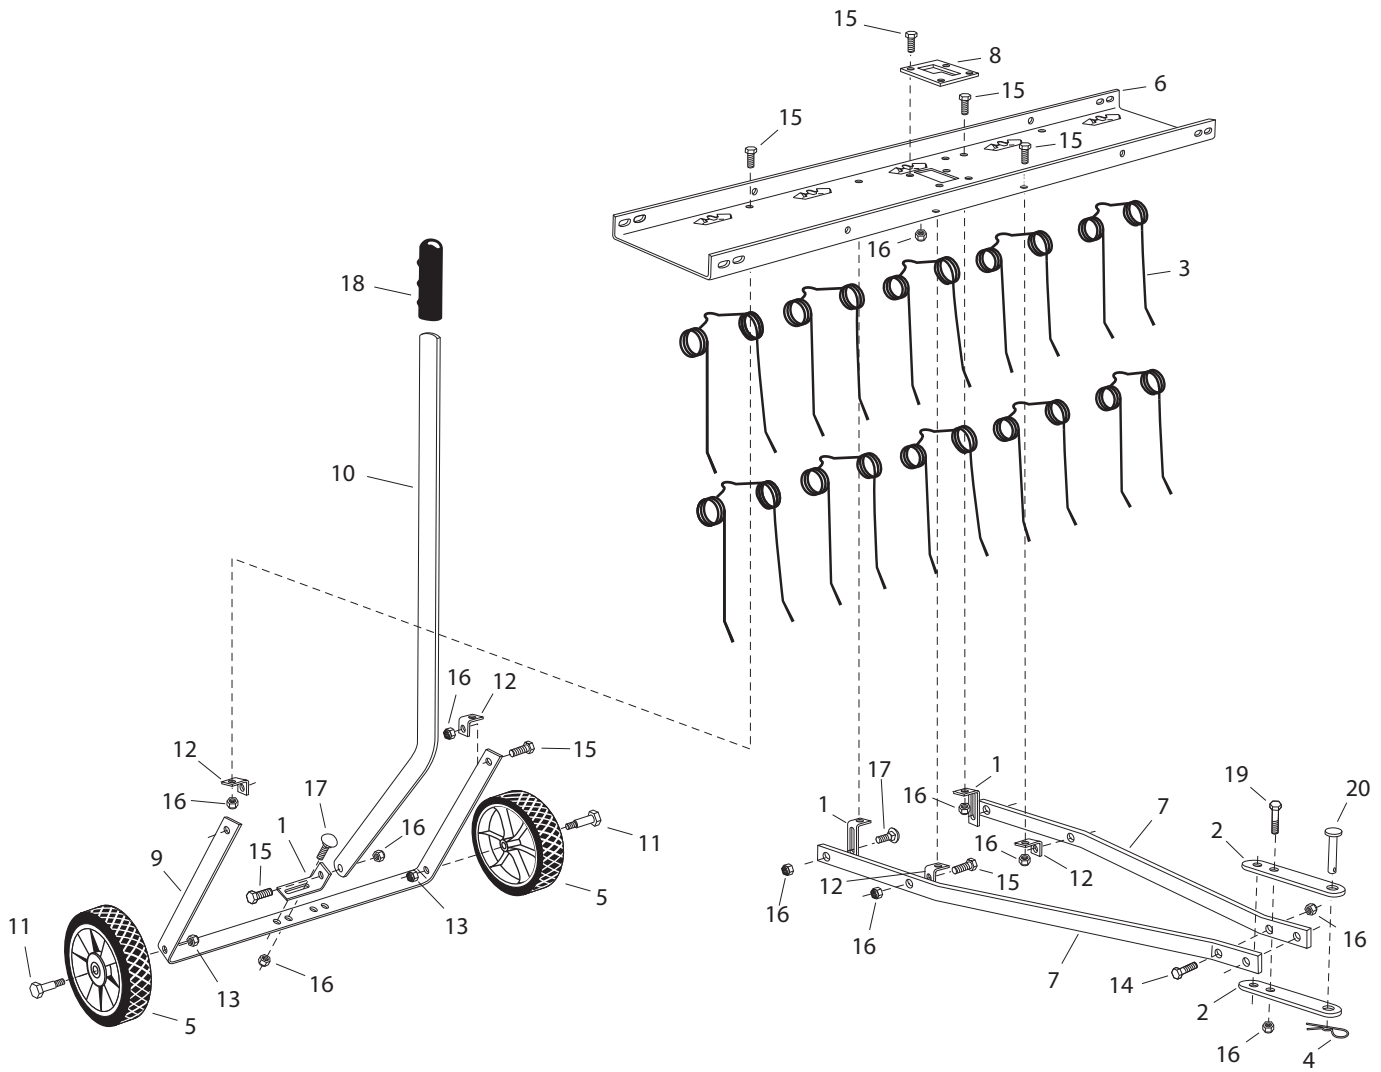

# 40" TINE DE-THATCHER REPAIR PARTS MODEL NO. 45-02942-131

REF	PART NO.	QTY	DESCRIPTION	REF	PART NO.	QTY	DESCRIPTION
1	23442	3	Hitch Arm Mount Bracket	12	23826	4	Angle Bracket
2	23981	2	Hitch Bracket	13	HA21362	2	Nylock Nut, 3/8"
3	43783	10	Spring Tine	14	43840	2	Hex Bolt, 5/16 x 1-1/4"
4	43343	1	Hair Cotter Pin, 1/8"	15	43063	15	Hex Bolt, 5/16 x 1"
5	43021	2	Wheel	16	47810	23	Nylock Nut, 5/16"
6	24836	1	Tine Shield (40")	17	44326	4	Carriage Bolt, 5/16 x 1"
7	23914	2	Hitch Mount Arm	18	43943	1	Grip
8	24594	1	Lift Plate	19	44180	2	Hex Bolt, 5/16 x 2"
9	24595	1	Axle Bracket	20	47623	1	Hitch Pin, 3/8"
10	24596	1	Lift Handle		40589	1	Owner's Manual
11	43029	2	Shoulder Bolt				